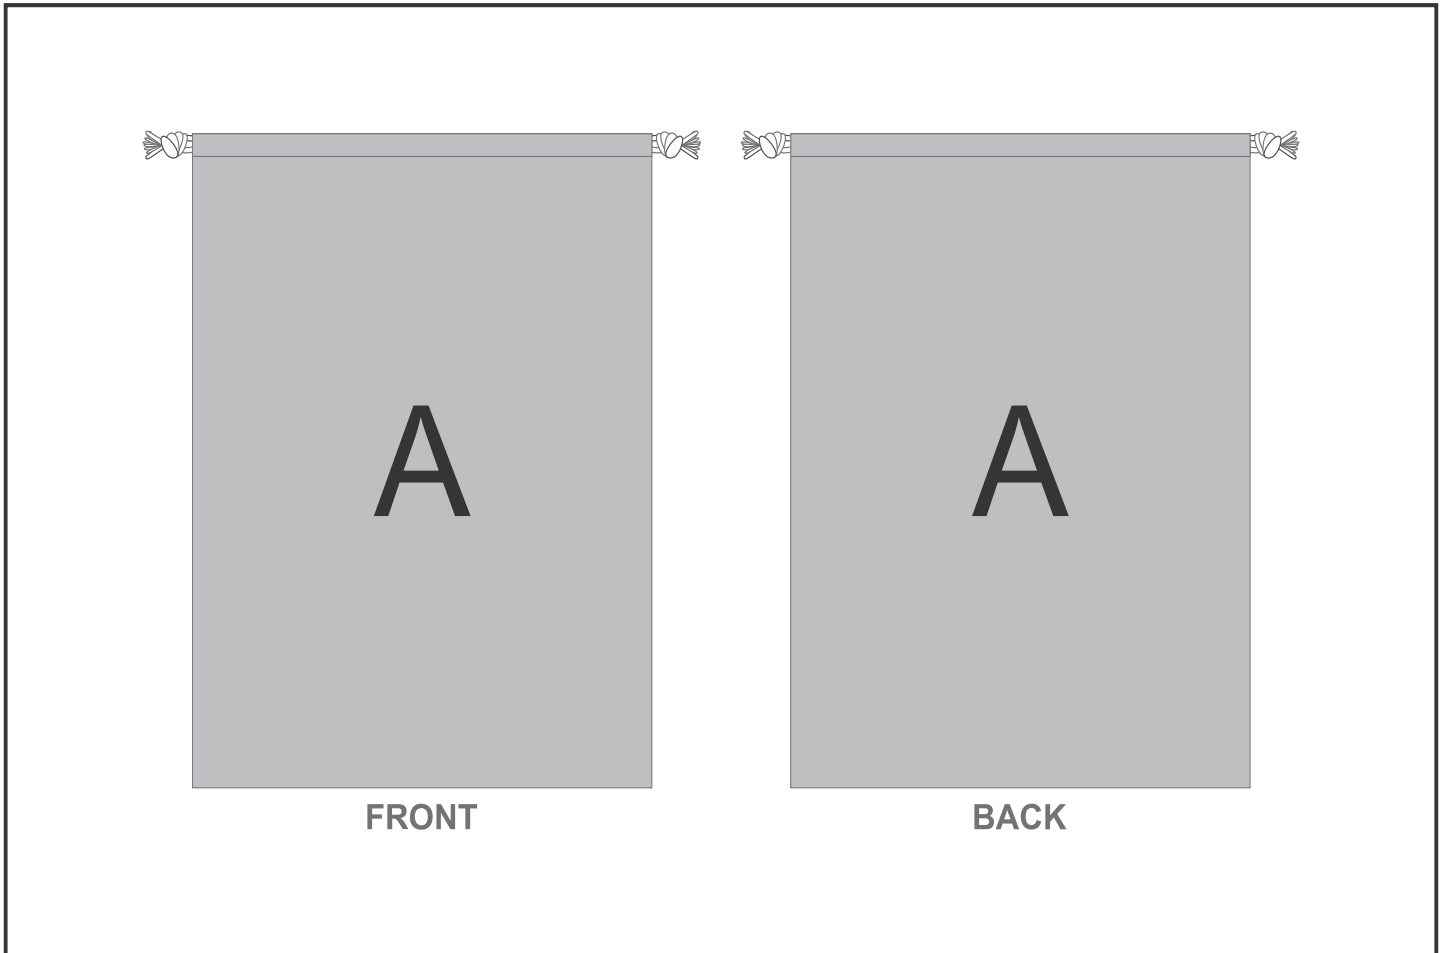

# SG-HP-146-G

PPS Hoppla Benguela Jumbo Drawstring Pouch

## Need to know:

- Includes 1-Position Sublimation (setup fees apply)
- Please Note: We cannot guarantee 100% logo Alignment on all Brandable Panels.

## Branding Options:

Position	Branding Method (Branding Code)	No. of Colours	Dimension
A	Custom Sublimation A (CPSUB-A)	Full Colour	360mm wide x 920mm high